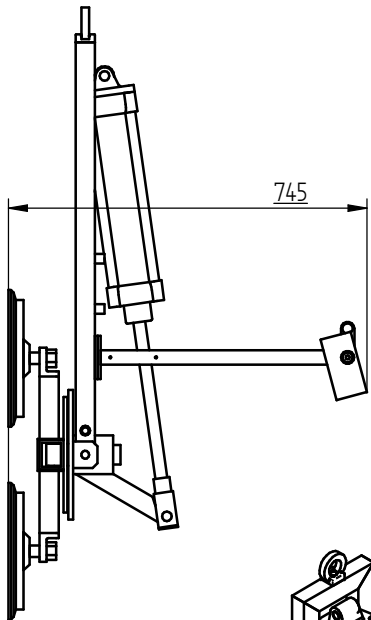

0-90° PNEUMATIC

Tipo/Type VT4RMBP
 Portata/Capacity 400Kg
 Funzionamento ad aria compressa/
 Operation with compressed air

Via Piane, 25/A - 47853 Coriano (RN) - ITALY
 Tel. +39 0541 657285 - Fax +39 0541 657605