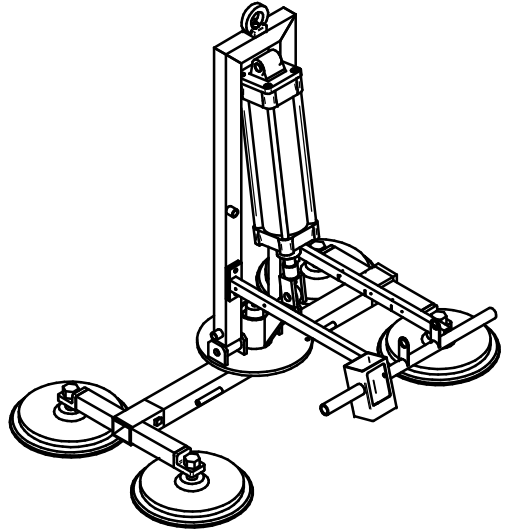

0-90° PNEUMATIC

Tipo/Type VT4RMBP
 Portata/Capacity 400Kg
 Funzionamento ad aria compressa/
 Operation with compressed air

Via Piane, 25/A - 47853 Coriano (RN) - ITALY
 Tel. +39 0541 657285 - Fax +39 0541 657605