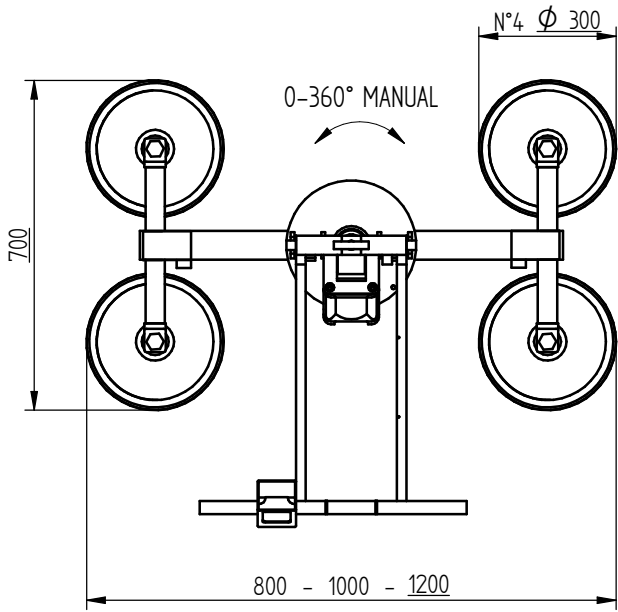

0-90° PNEUMATIC

Tipo/Type VT4RMBP
 Portata/Capacity 400Kg
 Funzionamento ad aria compressa/
 Operation with compressed air

Via Piane, 25/A - 47853 Coriano (RN) - ITALY
 Tel. +39 0541 657285 - Fax +39 0541 657605